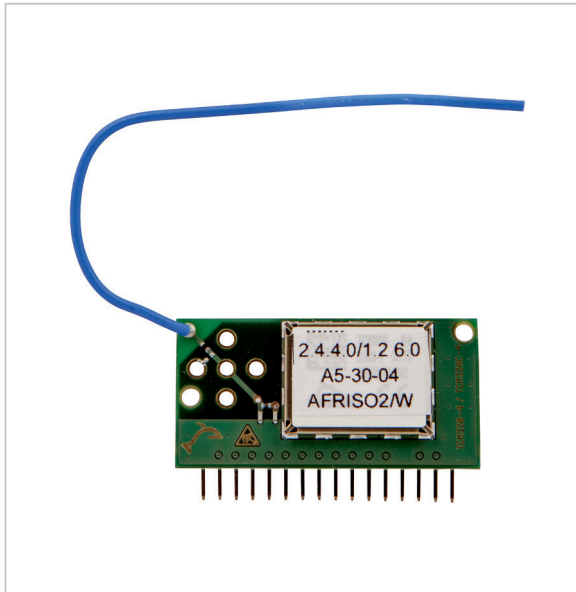

EnOcean® wireless module TCM 320

Application

For remote indication and easy integration of WATCHDOG-LINE alarm units into smart home systems (such as AFRISO smart home) based on EnOcean® wireless. Users with mobile devices can immediately take appropriate action in response to an alarm.

Versions

	Part no.
EnOcean® wireless module TCM 320	78082

Blue part no. = in-stock items

Description

EnOcean® wireless module for AFRISO WATCHDOG alarm units. Can be plugged into PCBs of boards which are factory-equipped with a slot for the EnOcean® wireless module. Can be integrated into all AFRISO products with the label "EnOcean-ready" on the front.