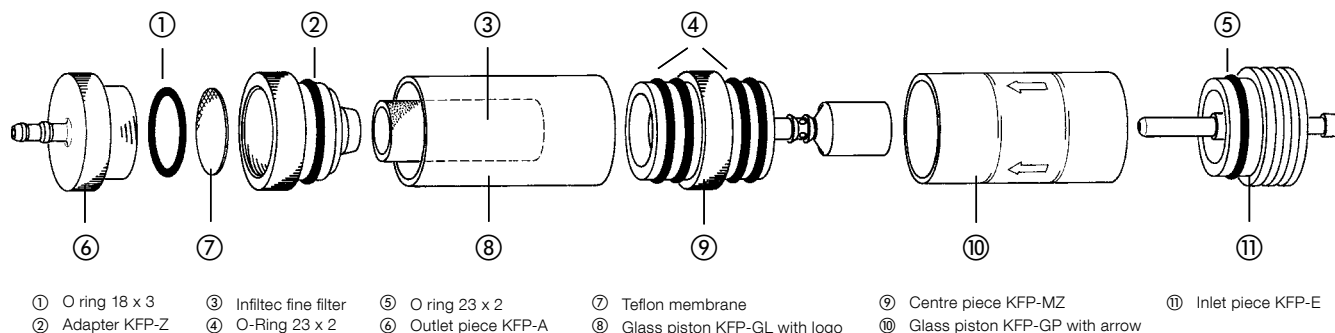

Condensate filter cartridges KFP for flue gas analysers

KFP

KFP 2P

Condensate filter cartridge KFP (EUROLYZER STx, MULTILYZER STe/STx)

Condensate filter cartridge KFP 2P (BLUELYZER ST)

DG: H, PG: 4

	Part no.	Price €
Condensate filter cartridge KFP	500190	
Condensate filter cartridge KFP 2P	500192	
Spare parts package gas treatment KFP: 5 x Infiltec fine filter, 5 x Teflon membrane	500208	
Spare parts package gas treatment KFP 2P: 5 x Infiltec fine filter, 5 x Teflon membrane	500214	

Spare parts use

	Spare parts use		
	KFP	KFP 2P	
Assortment of O rings KFP, sorted	•	•	511002
Inlet piece KFP-E	•	•	520594
Glass piston KFP-GP with arrow	•	•	520596
Centre piece KFP-MZ with cylinder	•		521990
Intermediate piece KFP-Z	•		520592
Outlet piece KFP-A	•	•	520591
Glass piston KFP-GL with logo	•		521778
Teflon membrane, 10 pieces	•	•	511004
Infiltec fine filter, 5 pieces	•		511003
Particle filter, 5 pieces		•	511009
Insert KFP-ESZ with cylinder		•	522183