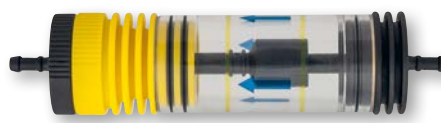

Condensate filter cartridges KFP for flue gas analysers

KFP

KFP 2P

Condensate filter cartridge KFP (EUROLYZER STx, MULTILYZER STe/STx)

Condensate filter cartridge KFP 2P (BLUELYZER ST)

DG: H, PG: 4

	Part no.	Price €
Condensate filter cartridge KFP	500190	
Condensate filter cartridge KFP 2P	500192	
Spare parts package gas treatment KFP: 5 x Infiltec fine filter, 5 x Teflon membrane	500208	
Spare parts package gas treatment KFP 2P: 5 x Infiltec fine filter, 5 x Teflon membrane	500214	

Spare parts use

	Spare parts use		
	KFP	KFP 2P	
Assortment of O rings KFP, sorted	•	•	511002
Inlet piece KFP-E	•	•	520594
Glass piston KFP-GP with arrow	•	•	520596
Centre piece KFP-MZ with cylinder	•		521990
Intermediate piece KFP-Z	•		520592
Outlet piece KFP-A	•	•	520591
Glass piston KFP-GL with logo	•		521778
Teflon membrane, 10 pieces	•	•	511004
Infiltec fine filter, 5 pieces	•		511003
Particle filter, 5 pieces		•	511009
Insert KFP-ESZ with cylinder		•	522183