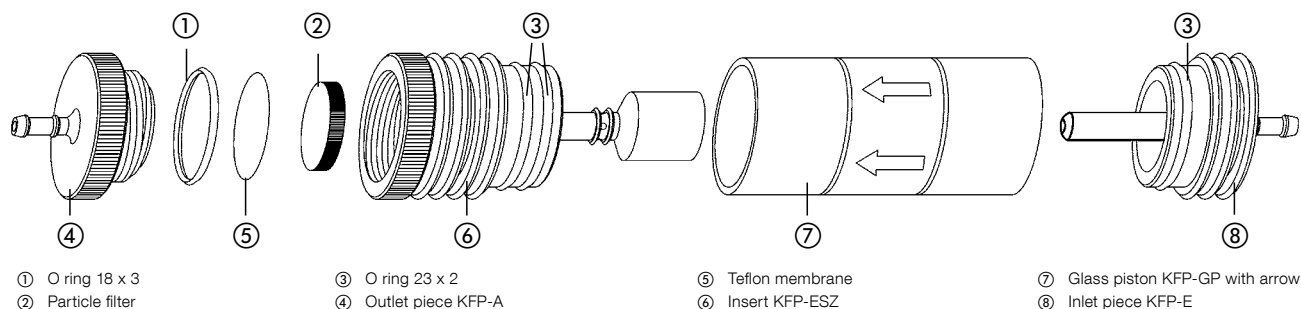

Condensate filter cartridges KFP for flue gas analysers

KFP

KFP 2P

Condensate filter cartridge KFP (EUROLYZER STx, MULTILYZER STe/STx)

Condensate filter cartridge KFP 2P (BLUELYZER ST)

DG: H, PG: 4

	Part no.	Price €
Condensate filter cartridge KFP	500190	
Condensate filter cartridge KFP 2P	500192	
Spare parts package gas treatment KFP: 5 x Infiltec fine filter, 5 x Teflon membrane	500208	
Spare parts package gas treatment KFP 2P: 5 x Infiltec fine filter, 5 x Teflon membrane	500214	

Spare parts use

	Spare parts use		
	KFP	KFP 2P	
Assortment of O rings KFP, sorted	•	•	511002
Inlet piece KFP-E	•	•	520594
Glass piston KFP-GP with arrow	•	•	520596
Centre piece KFP-MZ with cylinder	•		521990
Intermediate piece KFP-Z	•		520592
Outlet piece KFP-A	•	•	520591
Glass piston KFP-GL with logo	•		521778
Teflon membrane, 10 pieces	•	•	511004
Infiltec fine filter, 5 pieces	•		511003
Particle filter, 5 pieces		•	511009
Insert KFP-ESZ with cylinder		•	522183